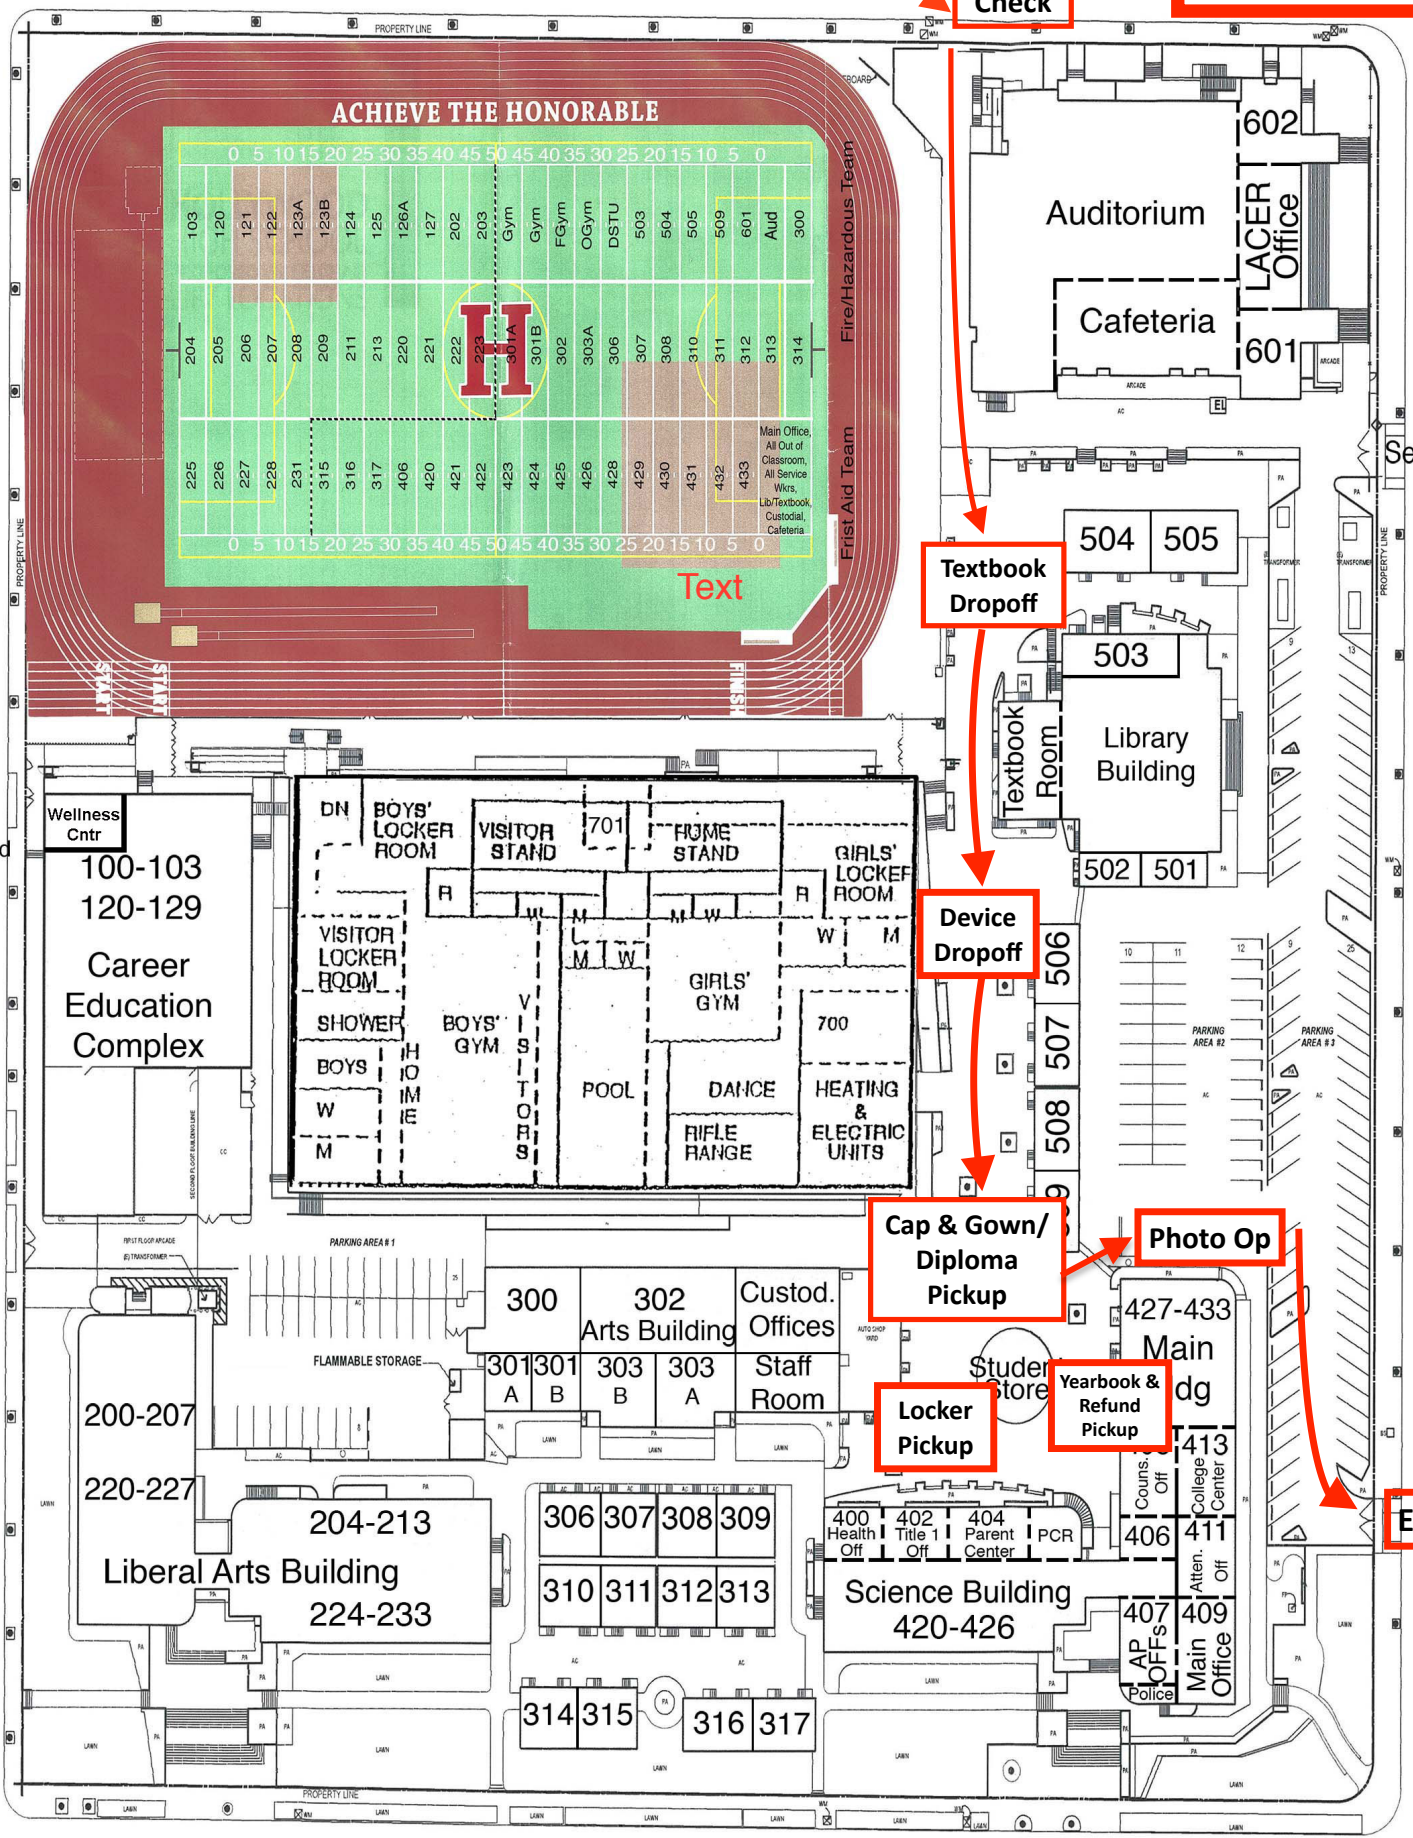

Hollywood High School

1521 N. Highland Ave LA, CA 90028

Senior Items Drop Off & Pickup
 5/8/20 9am-3pm
 5/9/20 9am-3pm

Seniors, enter at the Hawthorn Ave gate.

Hawthorn Ave

Health Check

Selma Ave

Highland Ave

Exit

Sunset Blvd

Orange Dr
 Lanewood Ave